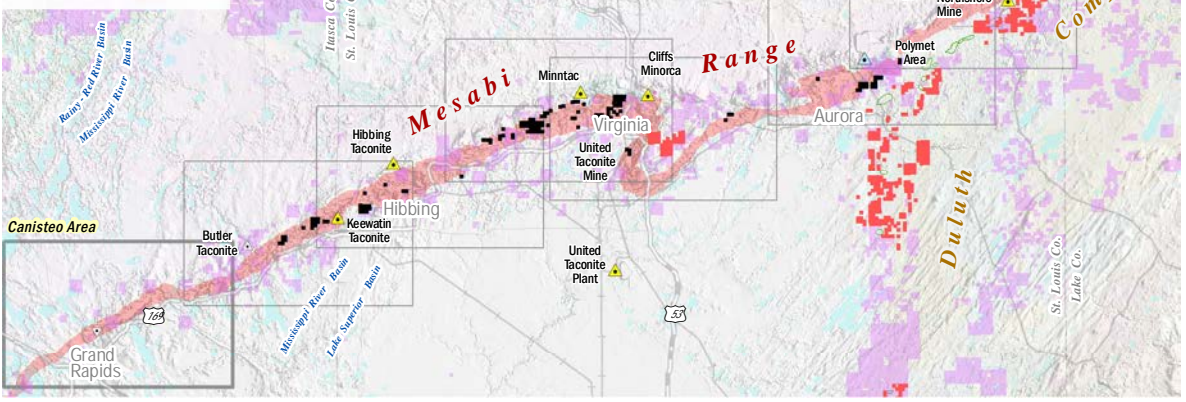

State Mineral Leases

- Current State Taconite Lease
- Current State Nonferrous Lease
- Historic State Mineral Lease
- Permitted Mineland

0 6 12 Miles

Minnesota Department of Natural Resources
Division of Lands and Minerals

Minelands and Mineral Resources of the Canisteo Mine Area - Western Mesabi Range

Taconite Mine	Fine Tailings Basin (natural ore)
Natural Ore Mine	Iron Formation Subcrop Limit
Surface Overburden Stockpile	Documented Underground Mine
Iron-Bearing Rock Stockpile	Documented Mine Shaft
Fine Tailings Basin (taconite)	Magnetic Taconite Resource (outside permitted taconite)

Scale 1:72,000 (1 inch = 6000 feet)