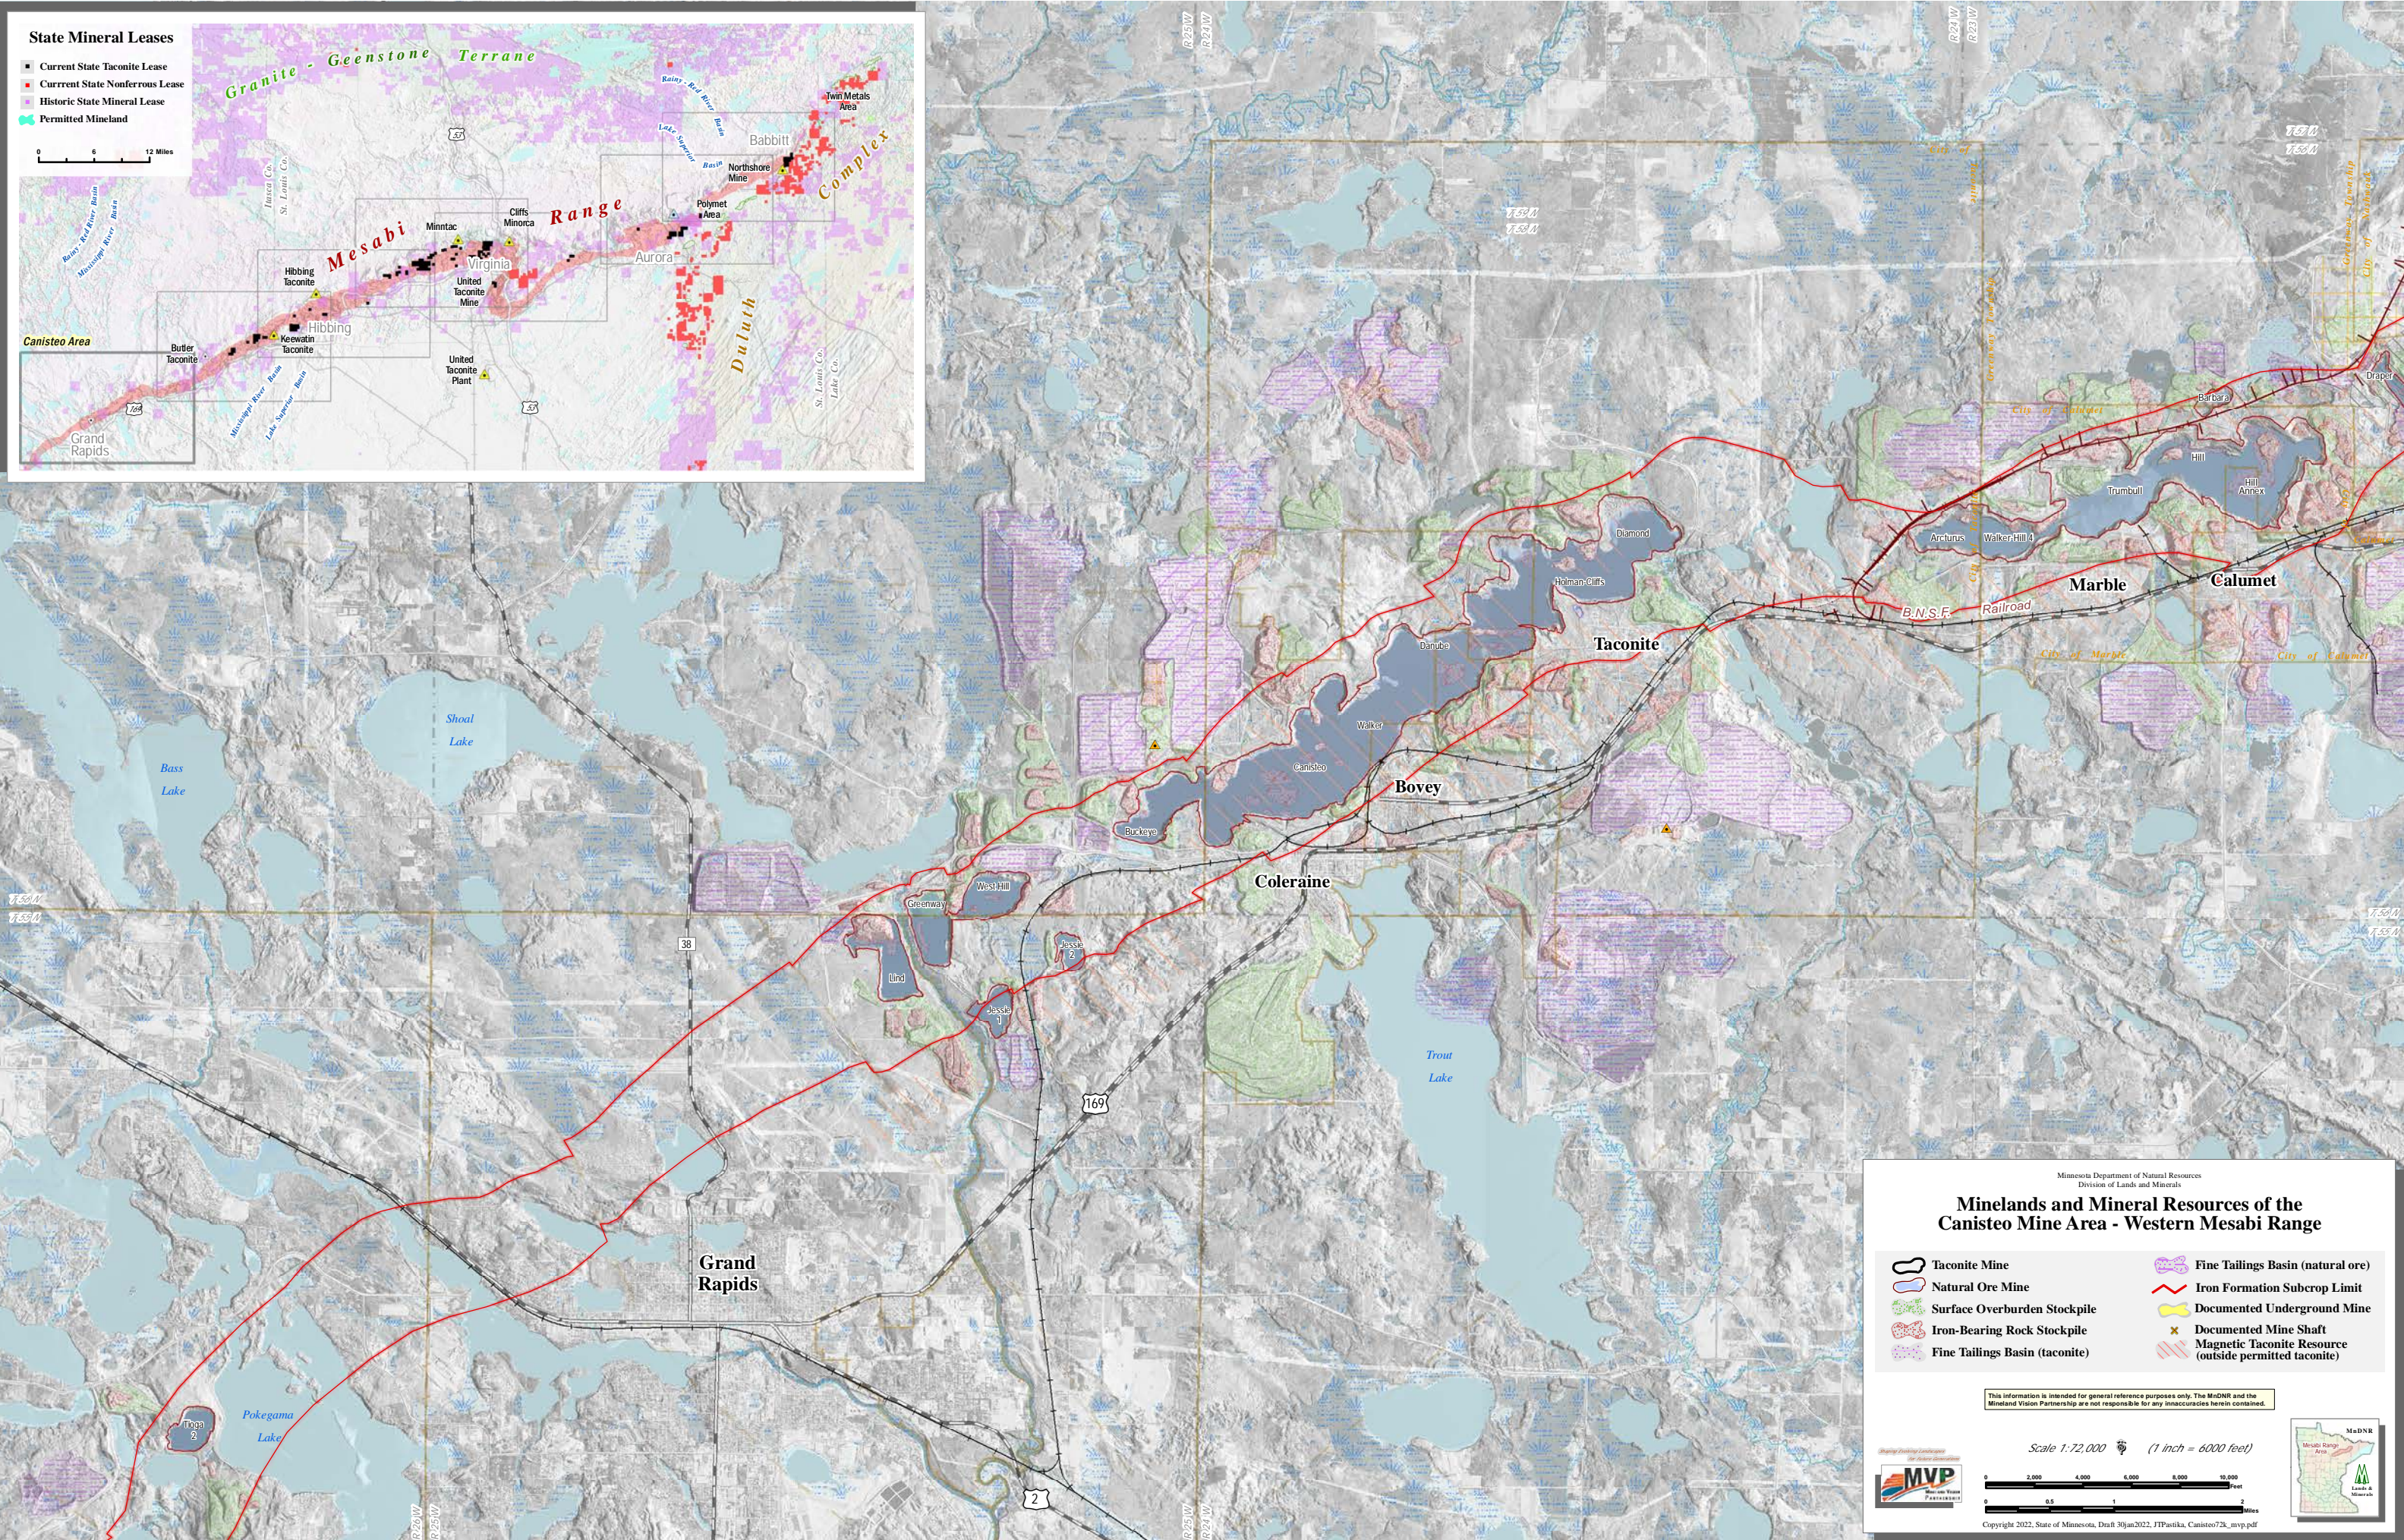

State Mineral Leases

- Current State Taconite Lease
- Current State Nonferrous Lease
- Historic State Mineral Lease
- Permitted Mineland

0 6 12 Miles

Minnesota Department of Natural Resources
Division of Lands and Minerals

Minelands and Mineral Resources of the Canisteo Mine Area - Western Mesabi Range

Taconite Mine	Fine Tailings Basin (natural ore)
Natural Ore Mine	Iron Formation Subcrop Limit
Surface Overburden Stockpile	Documented Underground Mine
Iron-Bearing Rock Stockpile	Documented Mine Shaft
Fine Tailings Basin (taconite)	Magnetic Taconite Resource (outside permitted taconite)

Scale 1:72,000 (1 inch = 6000 feet)