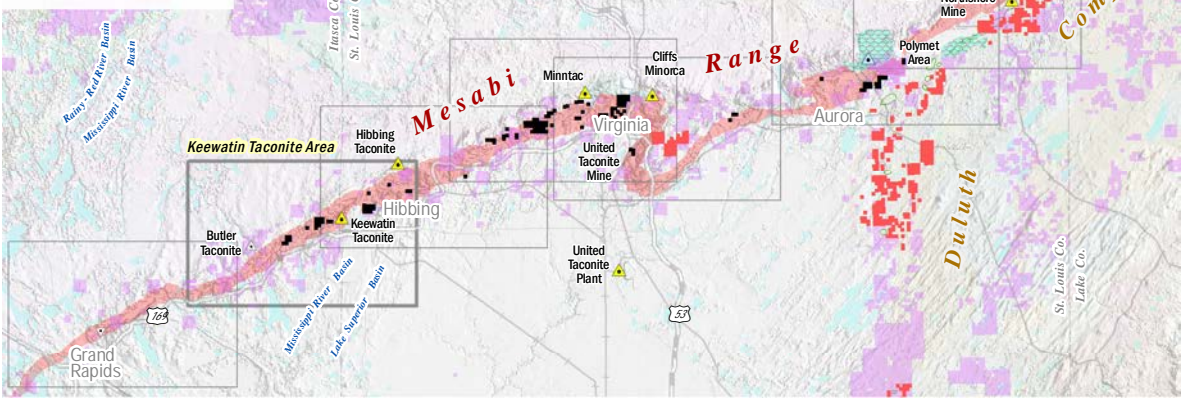

State Mineral Leases

- Current State Taconite Lease
- Current State Nonferrous Lease
- Historic State Mineral Lease
- Permitted Mineland

0 6 12 Miles

Minnesota Department of Natural Resources
Division of Lands and Minerals

Minelands and Mineral Resources of the Keewatin Taconite Area - West Central Mesabi Range

Taconite Mine	Fine Tailings Basin (natural ore)
Natural Ore Mine	Iron Formation Subcrop Limit
Surface Overburden Stockpile	Documented Underground Mine
Iron-Bearing Rock Stockpile	Documented Mine Shaft
Fine Tailings Basin (taconite)	Magnetic Taconite Resource (outside permitted taconite)

This information is intended for general reference purposes only. The MnDNR and the Mineland Vision Partnership are not responsible for any inaccuracies herein contained.

Scale 1:72,000 (1 inch = 6000 feet)