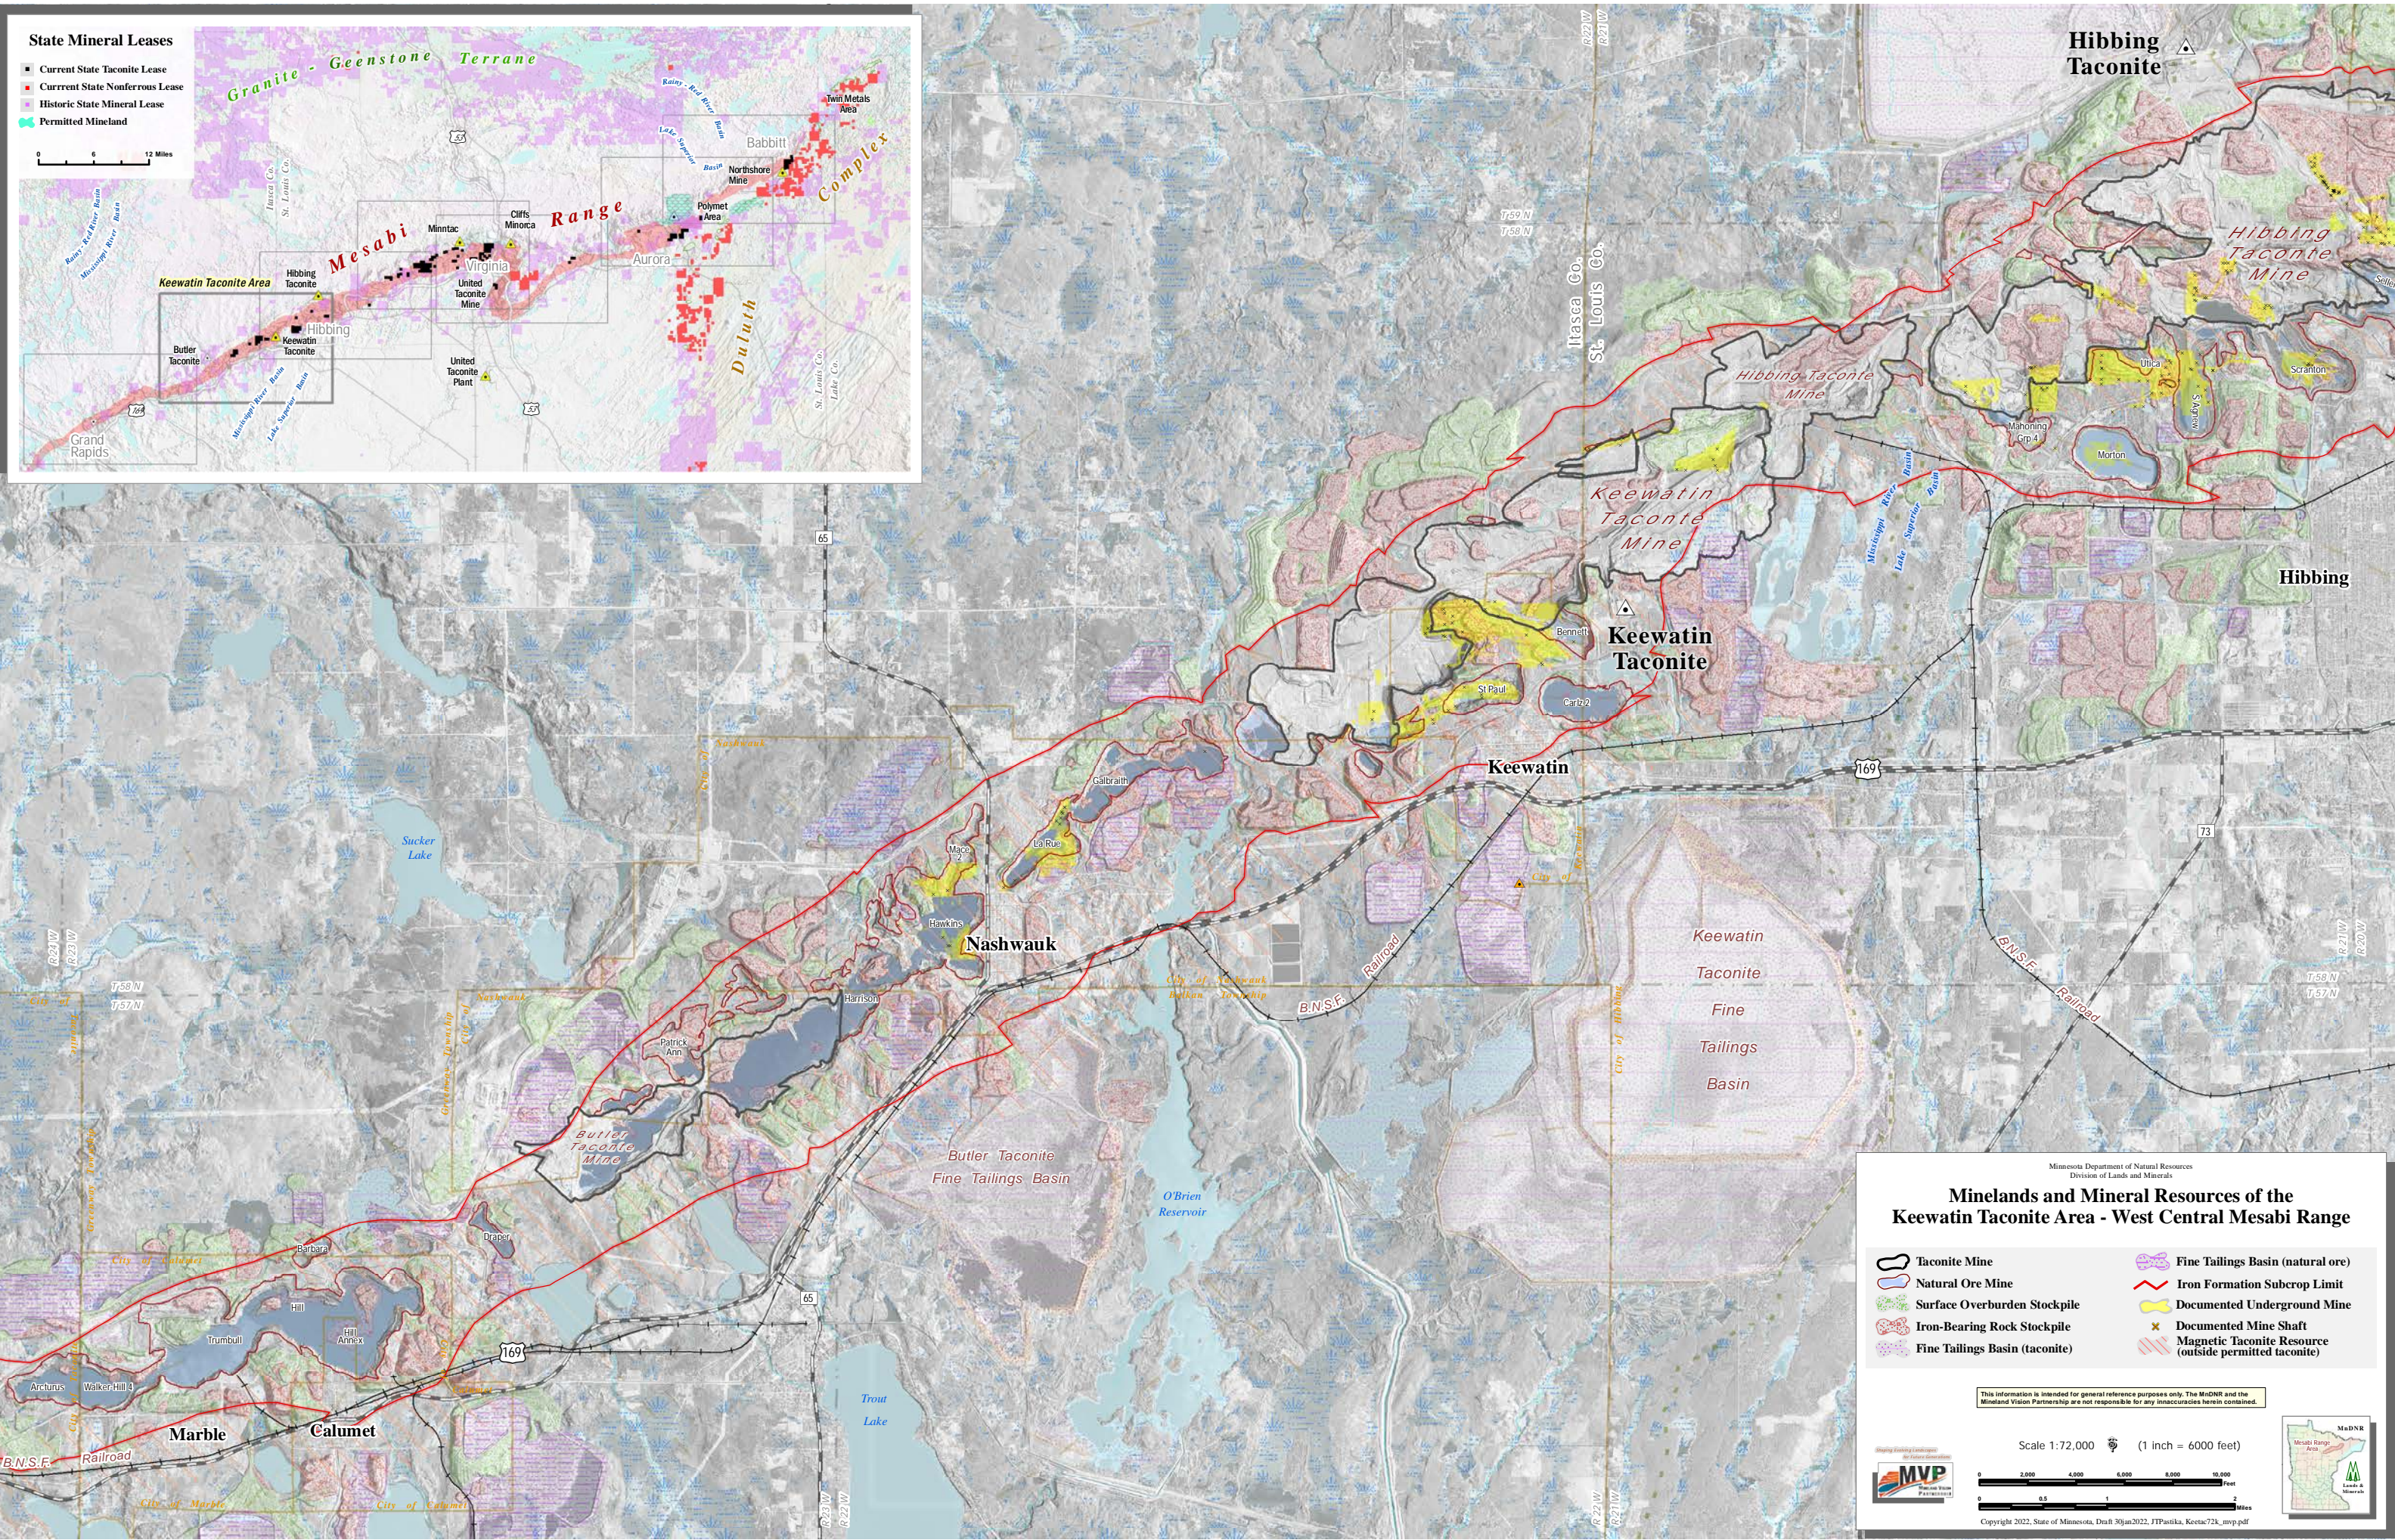

State Mineral Leases

- Current State Taconite Lease
- Current State Nonferrous Lease
- Historic State Mineral Lease
- Permitted Mineland

0 6 12 Miles

Minnesota Department of Natural Resources
Division of Lands and Minerals

Minelands and Mineral Resources of the Keewatin Taconite Area - West Central Mesabi Range

Taconite Mine	Fine Tailings Basin (natural ore)
Natural Ore Mine	Iron Formation Subcrop Limit
Surface Overburden Stockpile	Documented Underground Mine
Iron-Bearing Rock Stockpile	Documented Mine Shaft
Fine Tailings Basin (taconite)	Magnetic Taconite Resource (outside permitted taconite)

This information is intended for general reference purposes only. The MnDNR and the Mineland Vision Partnership are not responsible for any inaccuracies herein contained.

Scale 1:72,000 (1 inch = 6000 feet)