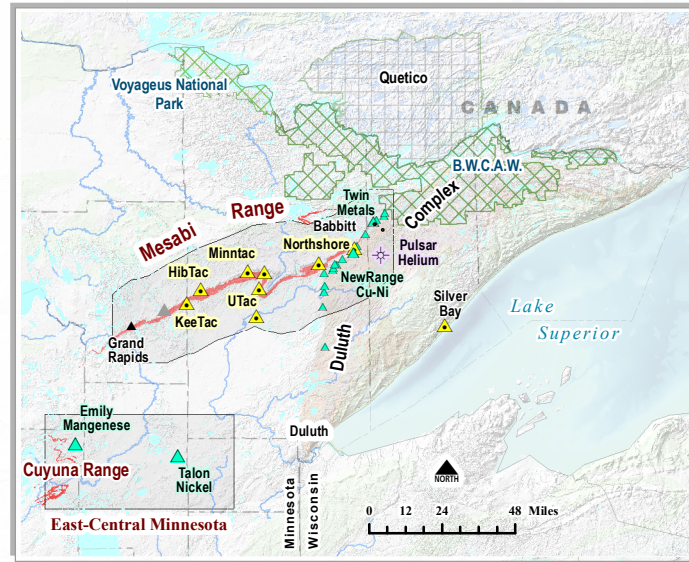

Selected Mining Operations and Mineral Development Projects in Northeastern Minnesota

Status as of 20nov2025

Mine Area Exploration and Site Definition
Mine Site Planning, Design, and Environmental Review / Permitting
Mine Production
Not Producing

This compilation of information is not a legally recorded map or survey, and is not intended to be used as such. The information was obtained from various sources, and the MnDNR and the Mineland Vision Partnership are not responsible for the accuracy of the information or its depiction. This information is to be used for general reference purposes only. The MnDNR and the Mineland Vision Partnership are not responsible for any damages resulting from the use of the information herein contained.