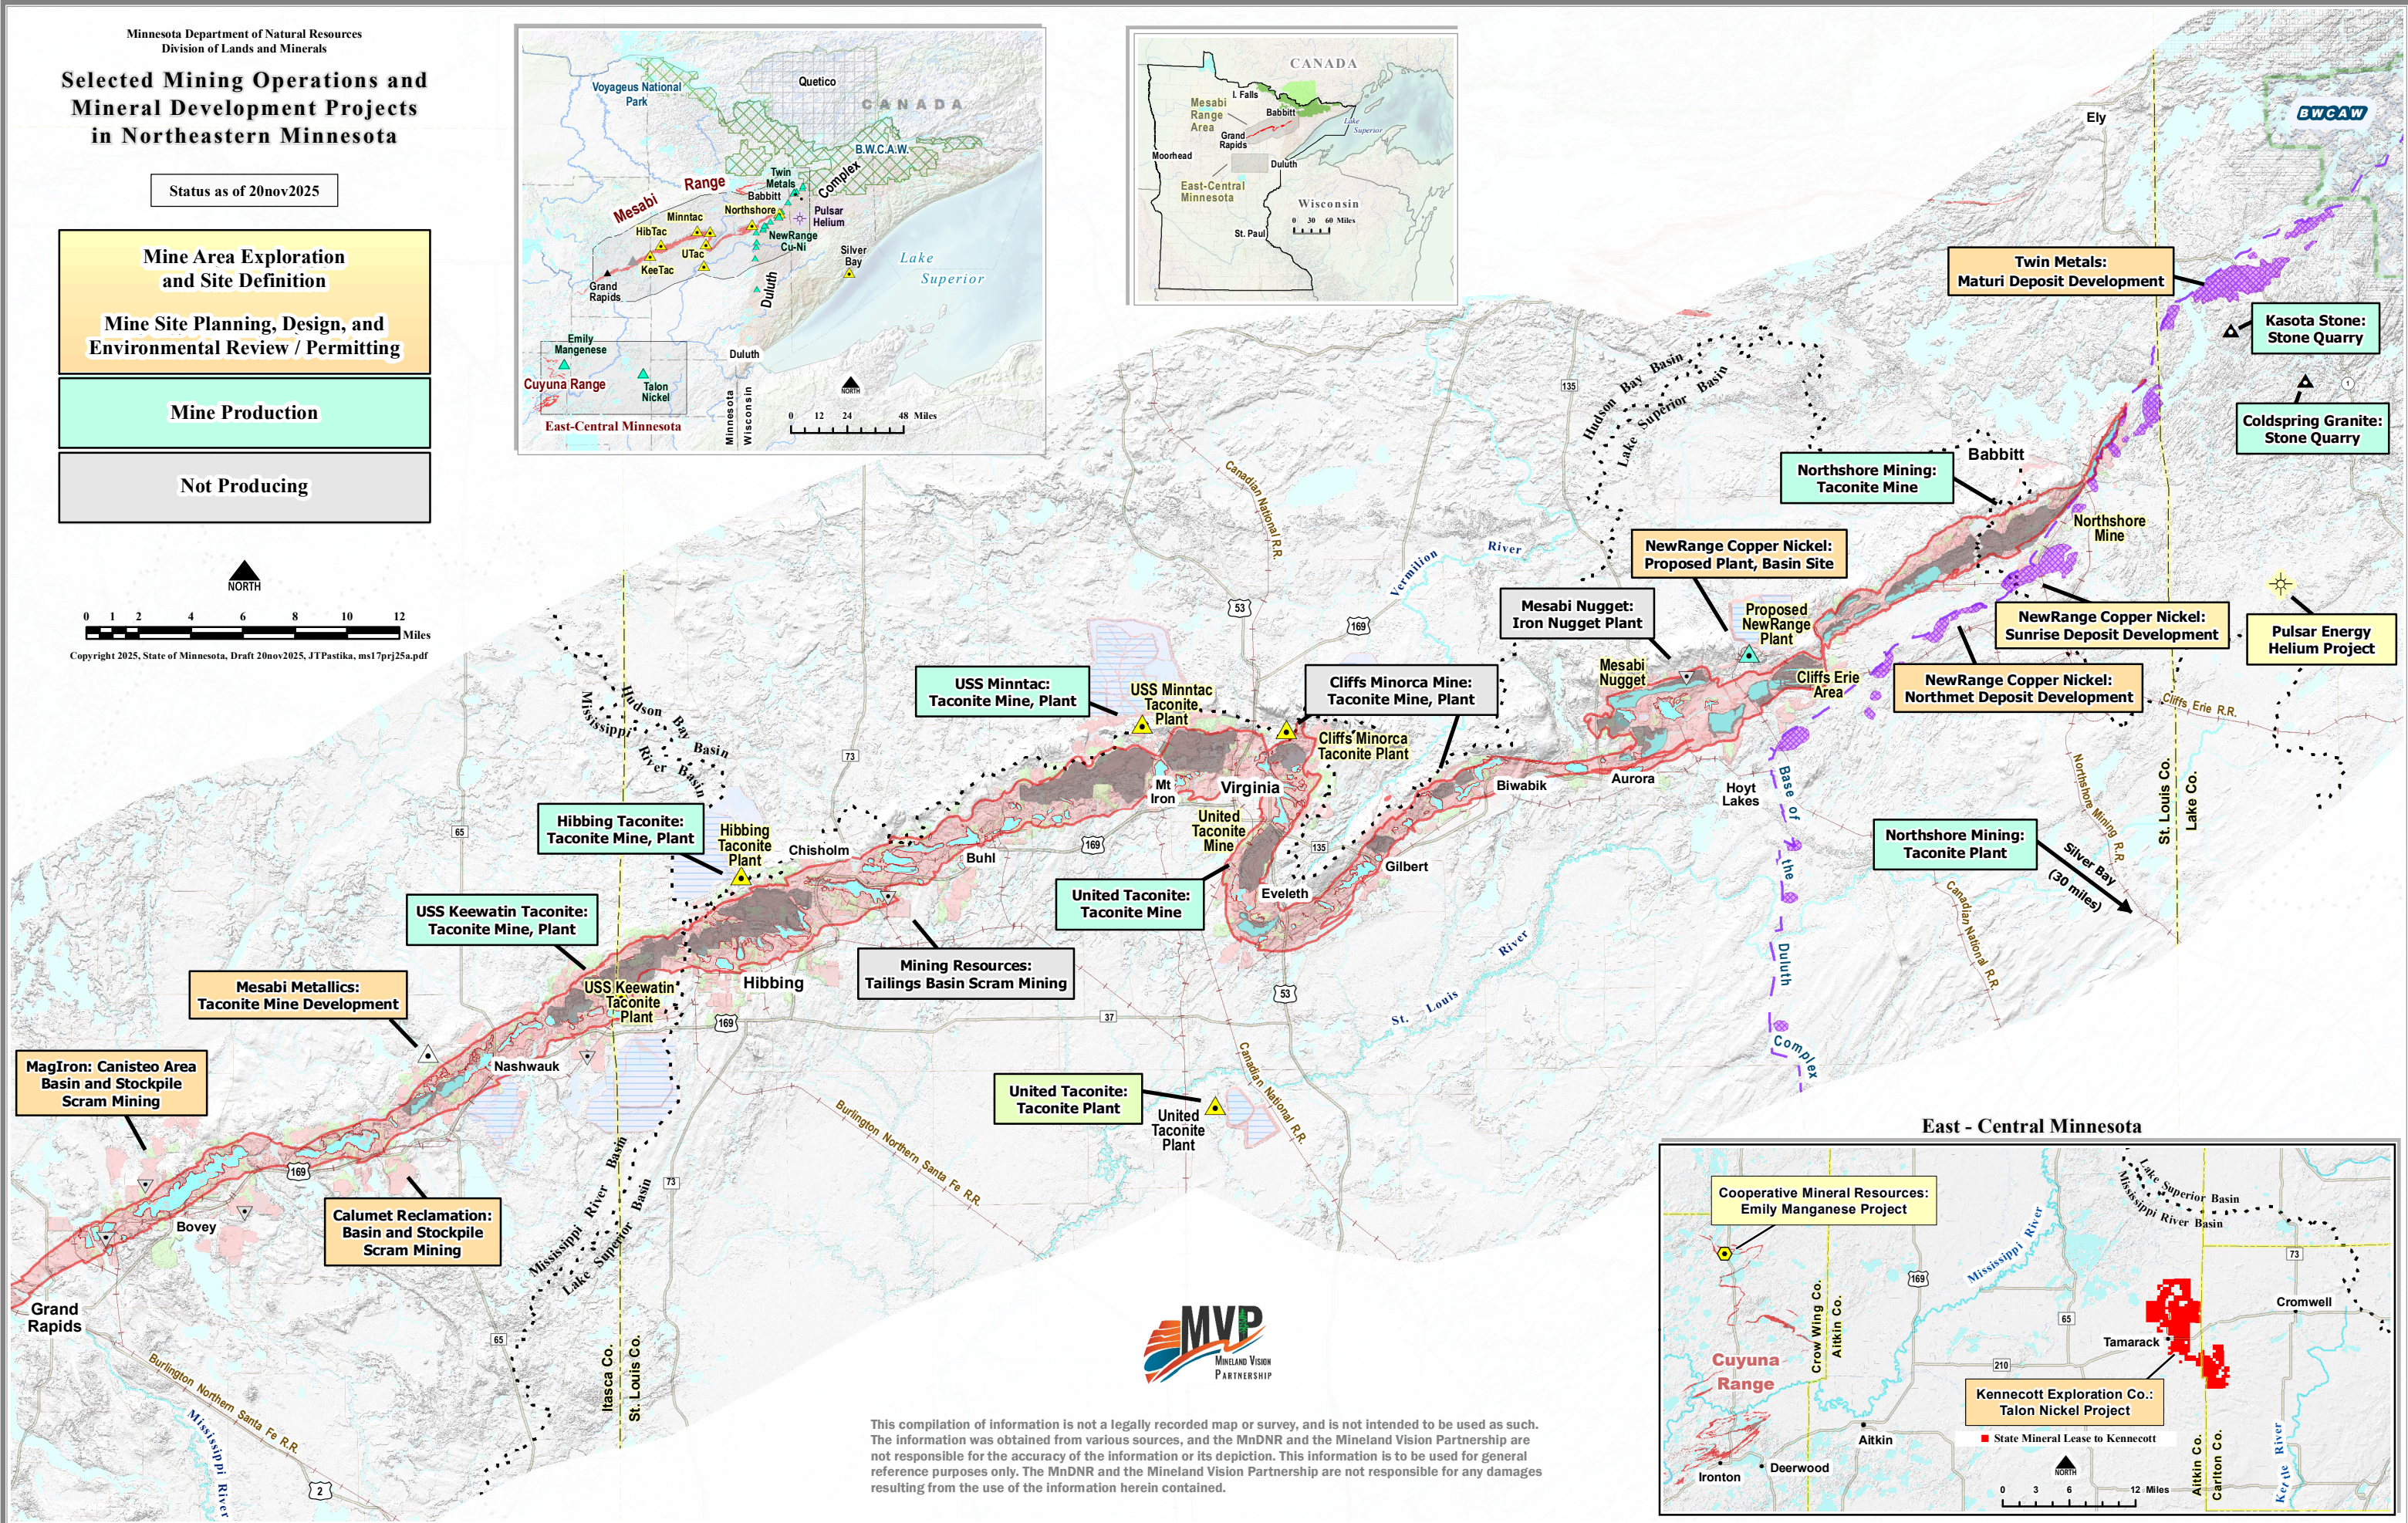

Selected Mining Operations and Mineral Development Projects in Northeastern Minnesota

Status as of 20nov2025

Mine Area Exploration and Site Definition
Mine Site Planning, Design, and Environmental Review / Permitting
Mine Production
Not Producing

This compilation of information is not a legally recorded map or survey, and is not intended to be used as such. The information was obtained from various sources, and the MnDNR and the Mineland Vision Partnership are not responsible for the accuracy of the information or its depiction. This information is to be used for general reference purposes only. The MnDNR and the Mineland Vision Partnership are not responsible for any damages resulting from the use of the information herein contained.